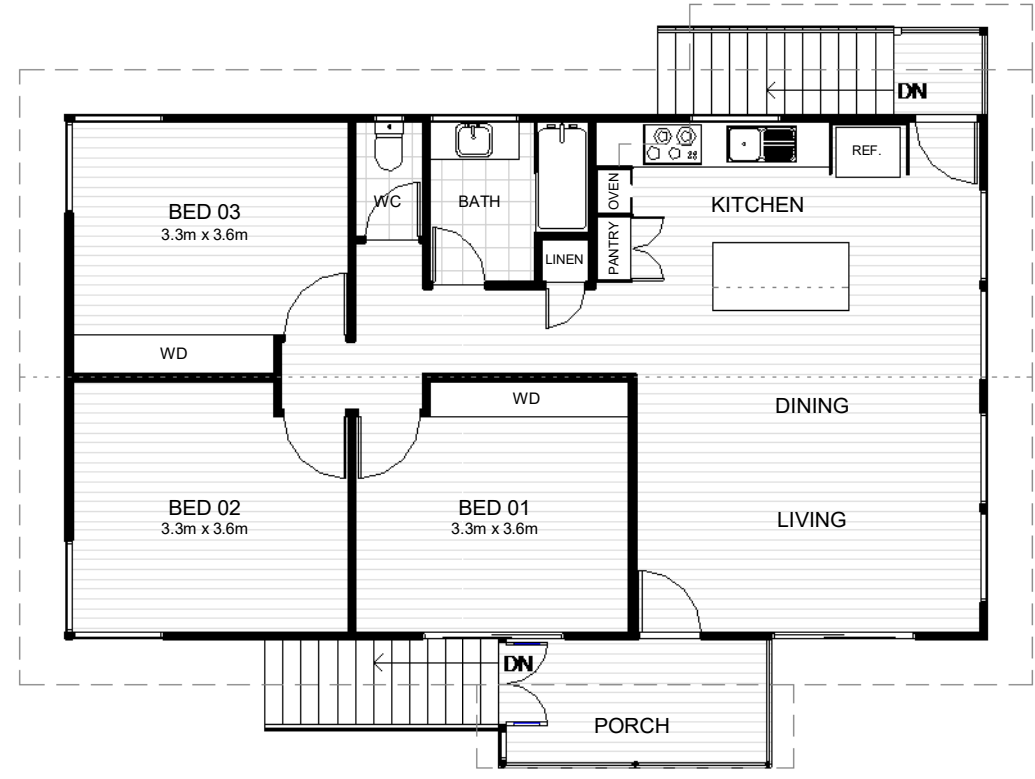

www.queenslandhouseremovers.com.au - 07 5499 2160

INTERNAL AREA = 84.7m²

EXTERNAL AREA = 7.5m²

TOTAL AREA = 92.2m²

matt@mattbradleydesigns.com.au A4 - Scale

92.2m²

-  3
-  1
-  1

2440 CEILING

12200
APPROX. LENGTH

1160
6950
1700
APPROX. LENGTH

MARKETING PLAN

1 : 100

ARTIST IMPRESSION ONLY ©MATT BRADLEY DESIGNS PTY LTD

BLUEBELL

www.mattbradleydesigns.com.au - 04 8855 4020

www.queenslandhouseremovers.com.au - 07 5499 2160

INTERNAL AREA = 84.7m²

EXTERNAL AREA = 7.5m²

TOTAL AREA = 92.2m²

matt@mattbradleydesigns.com.au A4 - Scale 1 : 100