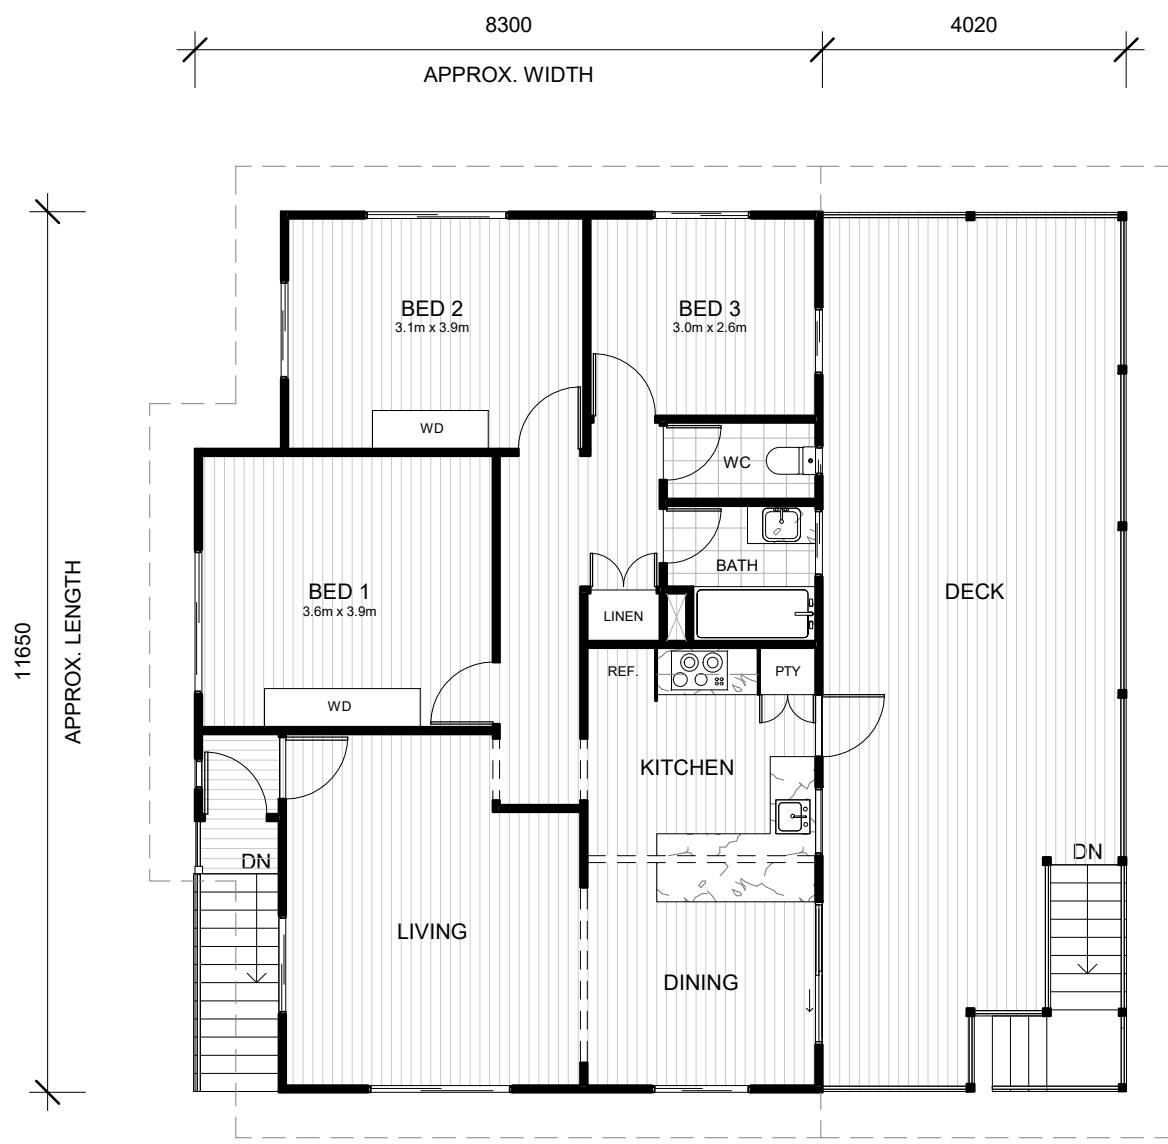

132.3m²

-  3
-  1
-  1

CEILING 2575

ARTIST IMPRESSION ONLY

WAVELL

www.mattbradleydesigns.com.au - 04 8855 4020

www.queenslandhouseremovers.com.au - 07 5499 2160

INTERNAL AREA = 89.6m² EXTERNAL AREA = 42.7m² TOTAL AREA = 132.3m²

matt@mattbradleydesigns.com.au A4 - Scale

132.3m²

 3

 1

 1

CEILING 2575

1 **MARKETING PLAN**

1 : 100

ARTIST IMPRESSION ONLY

WAVELL

www.mattbradleydesigns.com.au - 04 8855 4020

www.queenslandhouseremovers.com.au - 07 5499 2160

INTERNAL AREA = 89.6m² EXTERNAL AREA = 42.7m² TOTAL AREA = 132.3m²

matt@mattbradleydesigns.com.au A4 - Scale 1 : 100