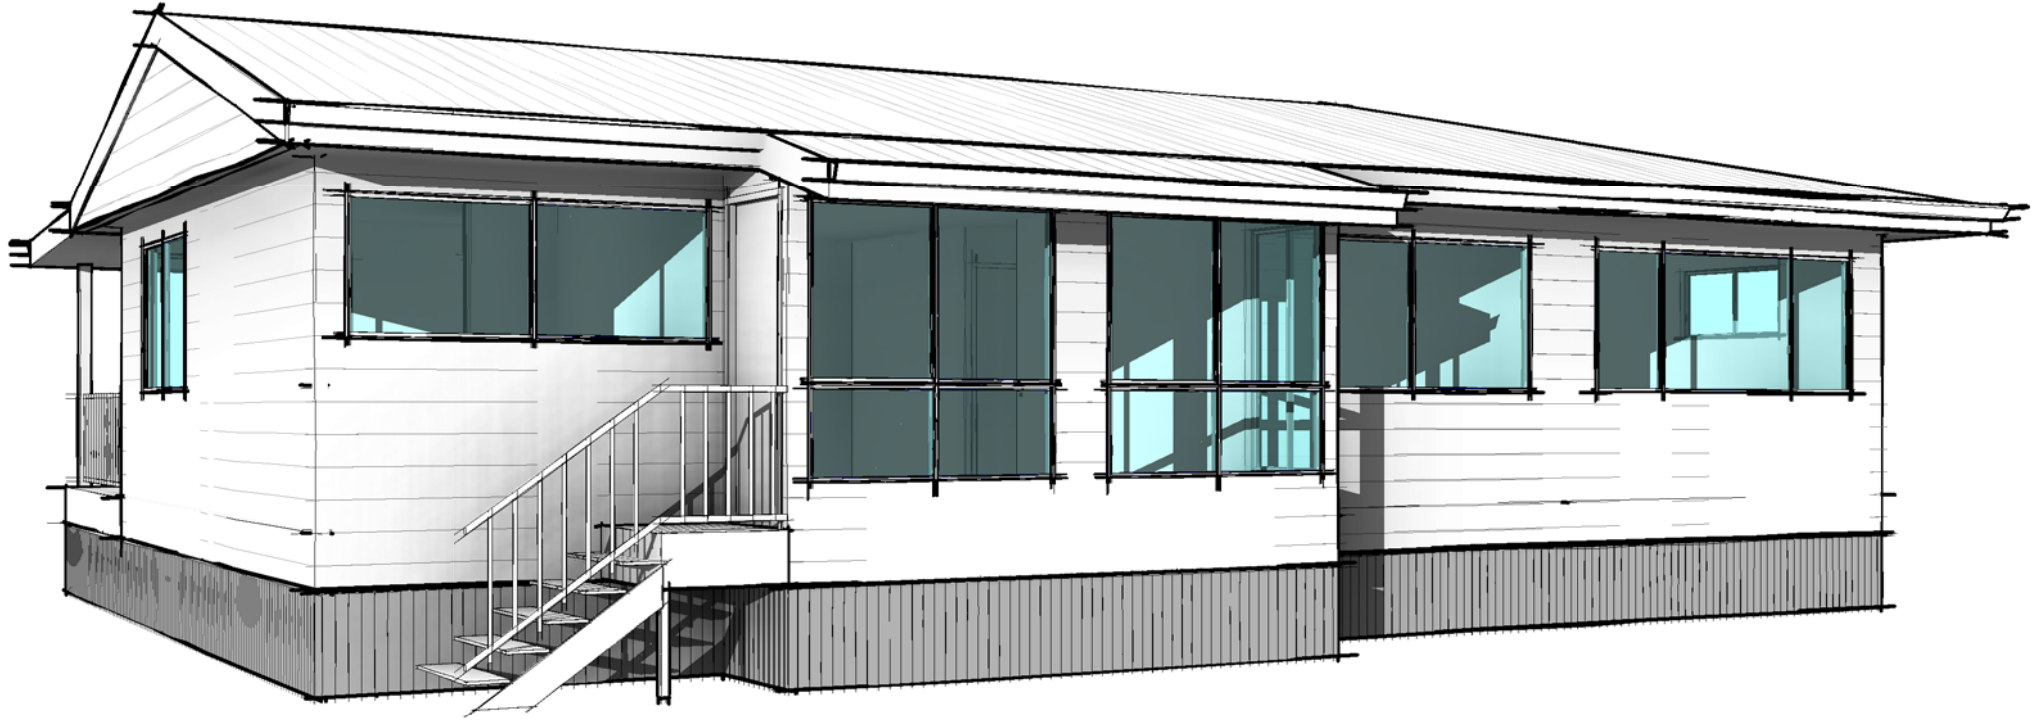

139.9m²

-  3
-  1
-  1

2460 CEILING

ARTIST IMPRESSION ONLY

www.queenslandhouseremovers.com.au - 07 5499 2160

ACACIA RIDGE

INTERNAL AREA 110.5m² EXTERNAL AREA 29.4m²

TOTAL AREA 139.9m² A4 - Scale

139.9m²
 3
 1
 1
 2460 CEILING

1 PRESENTATION PLAN
 1 : 100

ARTIST IMPRESSION ONLY

ACACIA RIDGE

www.queenslandhouseremovers.com.au - 07 5499 2160

INTERNAL AREA	110.5m ²	EXTERNAL AREA	29.4m ²
TOTAL AREA	139.9m ²	A4 - Scale	1 : 100