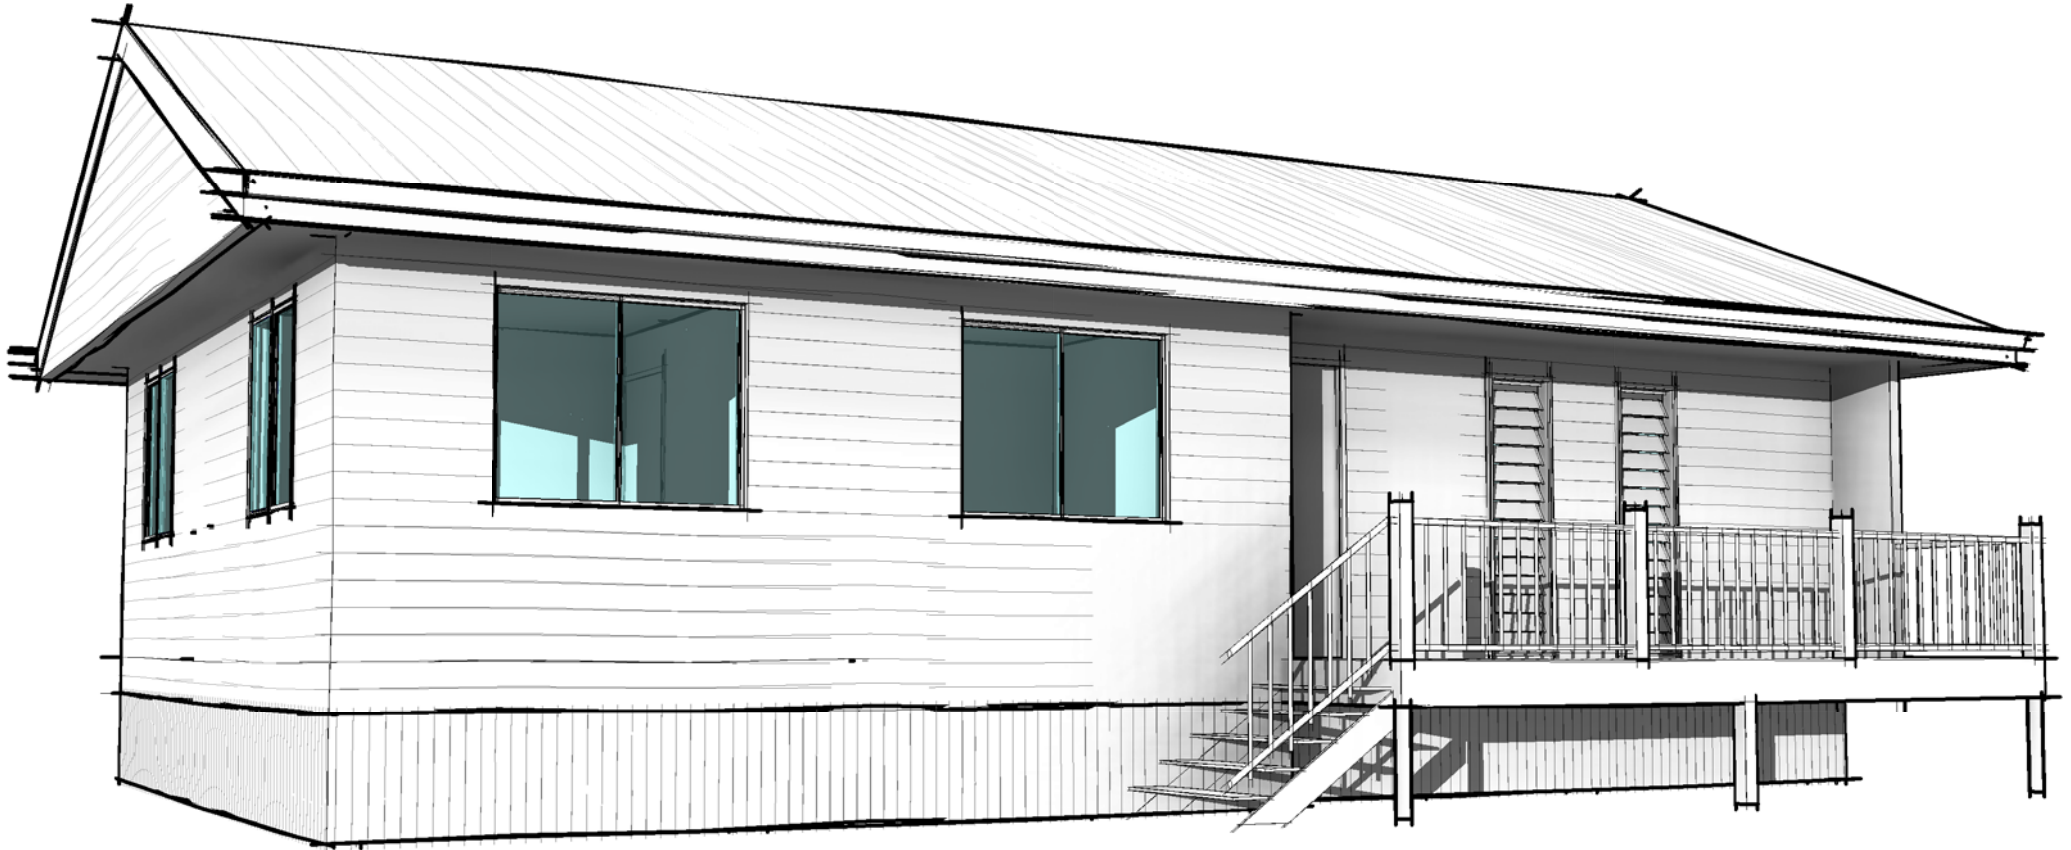

116.3m²

 3

 1

 1

CEILING 2460

ARTIST IMPRESSION ONLY

Bulimba

www.mattbradleydesigns.com.au - 04 8855 4020

www.queenslandhouseremovers.com.au - 07 5499 2160

INTERNAL AREA = 86.6m²

EXTERNAL AREA = 29.7m²

TOTAL AREA = 116.3m²

A4 - Scale

116.3m²

 3

 1