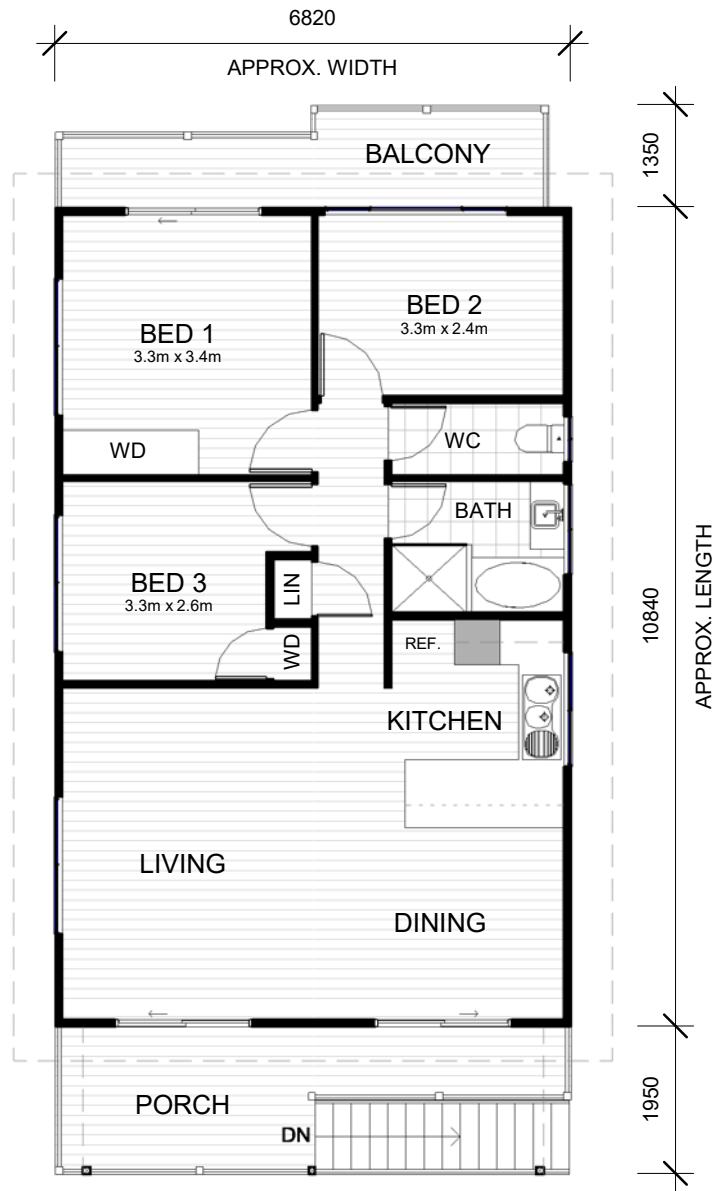

91.2m<sup>2</sup>

-  3
-  1
-  1

3100 CEILING PEAK

ARTIST IMPRESSION ONLY

[www.queenslandhouseremovers.com.au](http://www.queenslandhouseremovers.com.au) - 07 5499 2160

## COMPLETE PACKAGE

MATT BRADLEY DESIGNS

INTERNAL AREA	73.9m <sup>2</sup>	EXTERNAL AREA	17.3m <sup>2</sup>
TOTAL AREA	91.2m <sup>2</sup>	A4 - Scale	

91.2m<sup>2</sup>

 3

 1

 1

3100 CEILING PEAK

1 PRESENTATION PLAN  
1 : 100

ARTIST IMPRESSION ONLY

www.queenslandhouseremovers.com.au - 07 5499 2160

COMPLETE PACKAGE

INTERNAL AREA	73.9m <sup>2</sup>	EXTERNAL AREA	17.3m <sup>2</sup>
TOTAL AREA	91.2m <sup>2</sup>	A4 - Scale	1 : 100