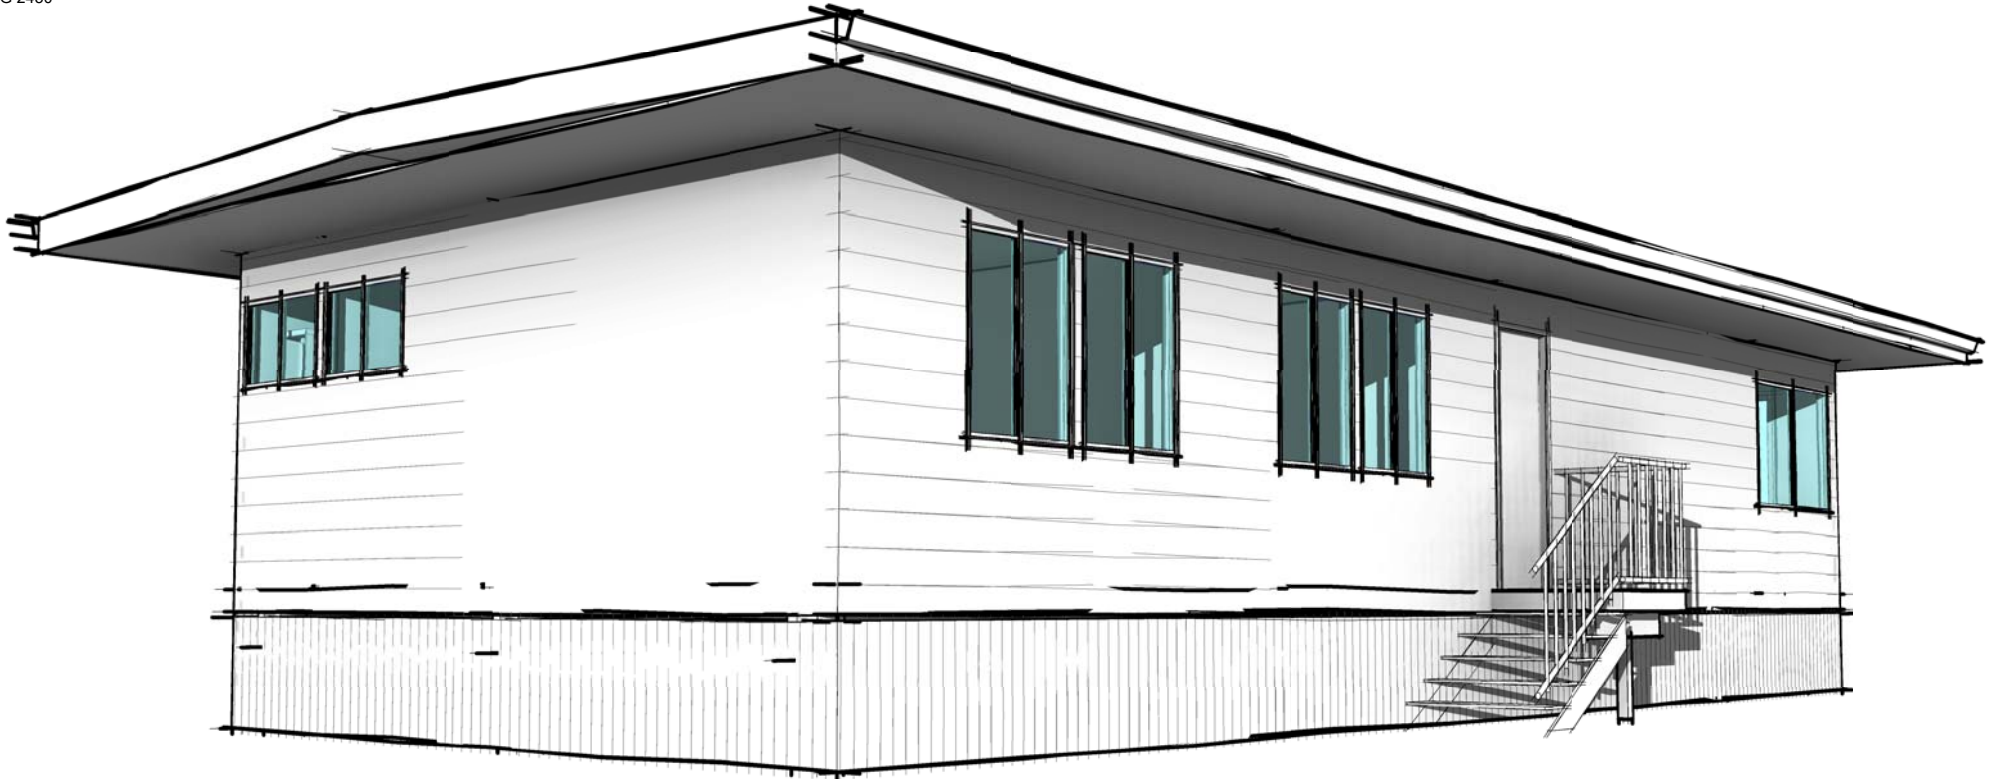

92.5m²

-  2
-  1
-  2

CEILING 2450

ARTIST IMPRESSION ONLY

DUKE

www.mattbradleydesigns.com.au - 04 8855 4020

www.queenslandhouseremovers.com.au - 07 5499 2160

INTERNAL AREA = 90.1m²

EXTERNAL AREA = 2.4m²

TOTAL AREA = 92.5m²

matt@mattbradleydesigns.com.au A4 - Scale

92.5m²

-  2
-  1
-  2

CEILING 2450

14570

APPROX. LENGTH