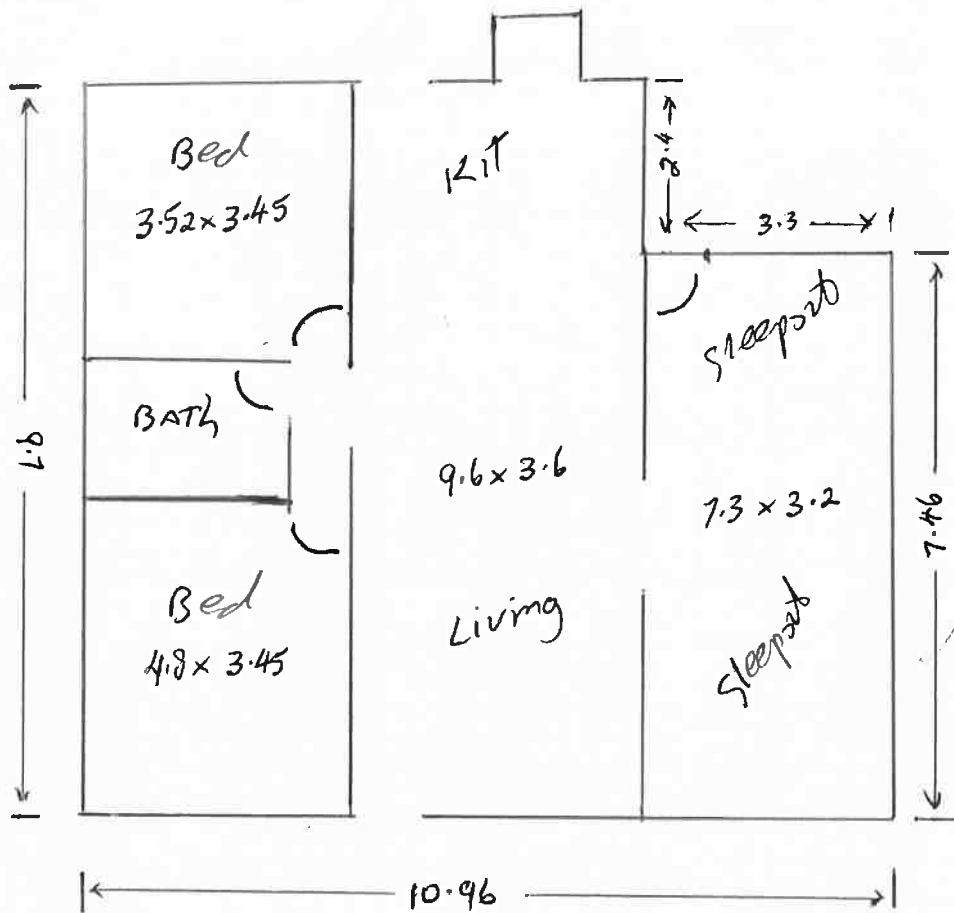

Hardwood Heaven

APPROX FLOOR AREA 89 M^2